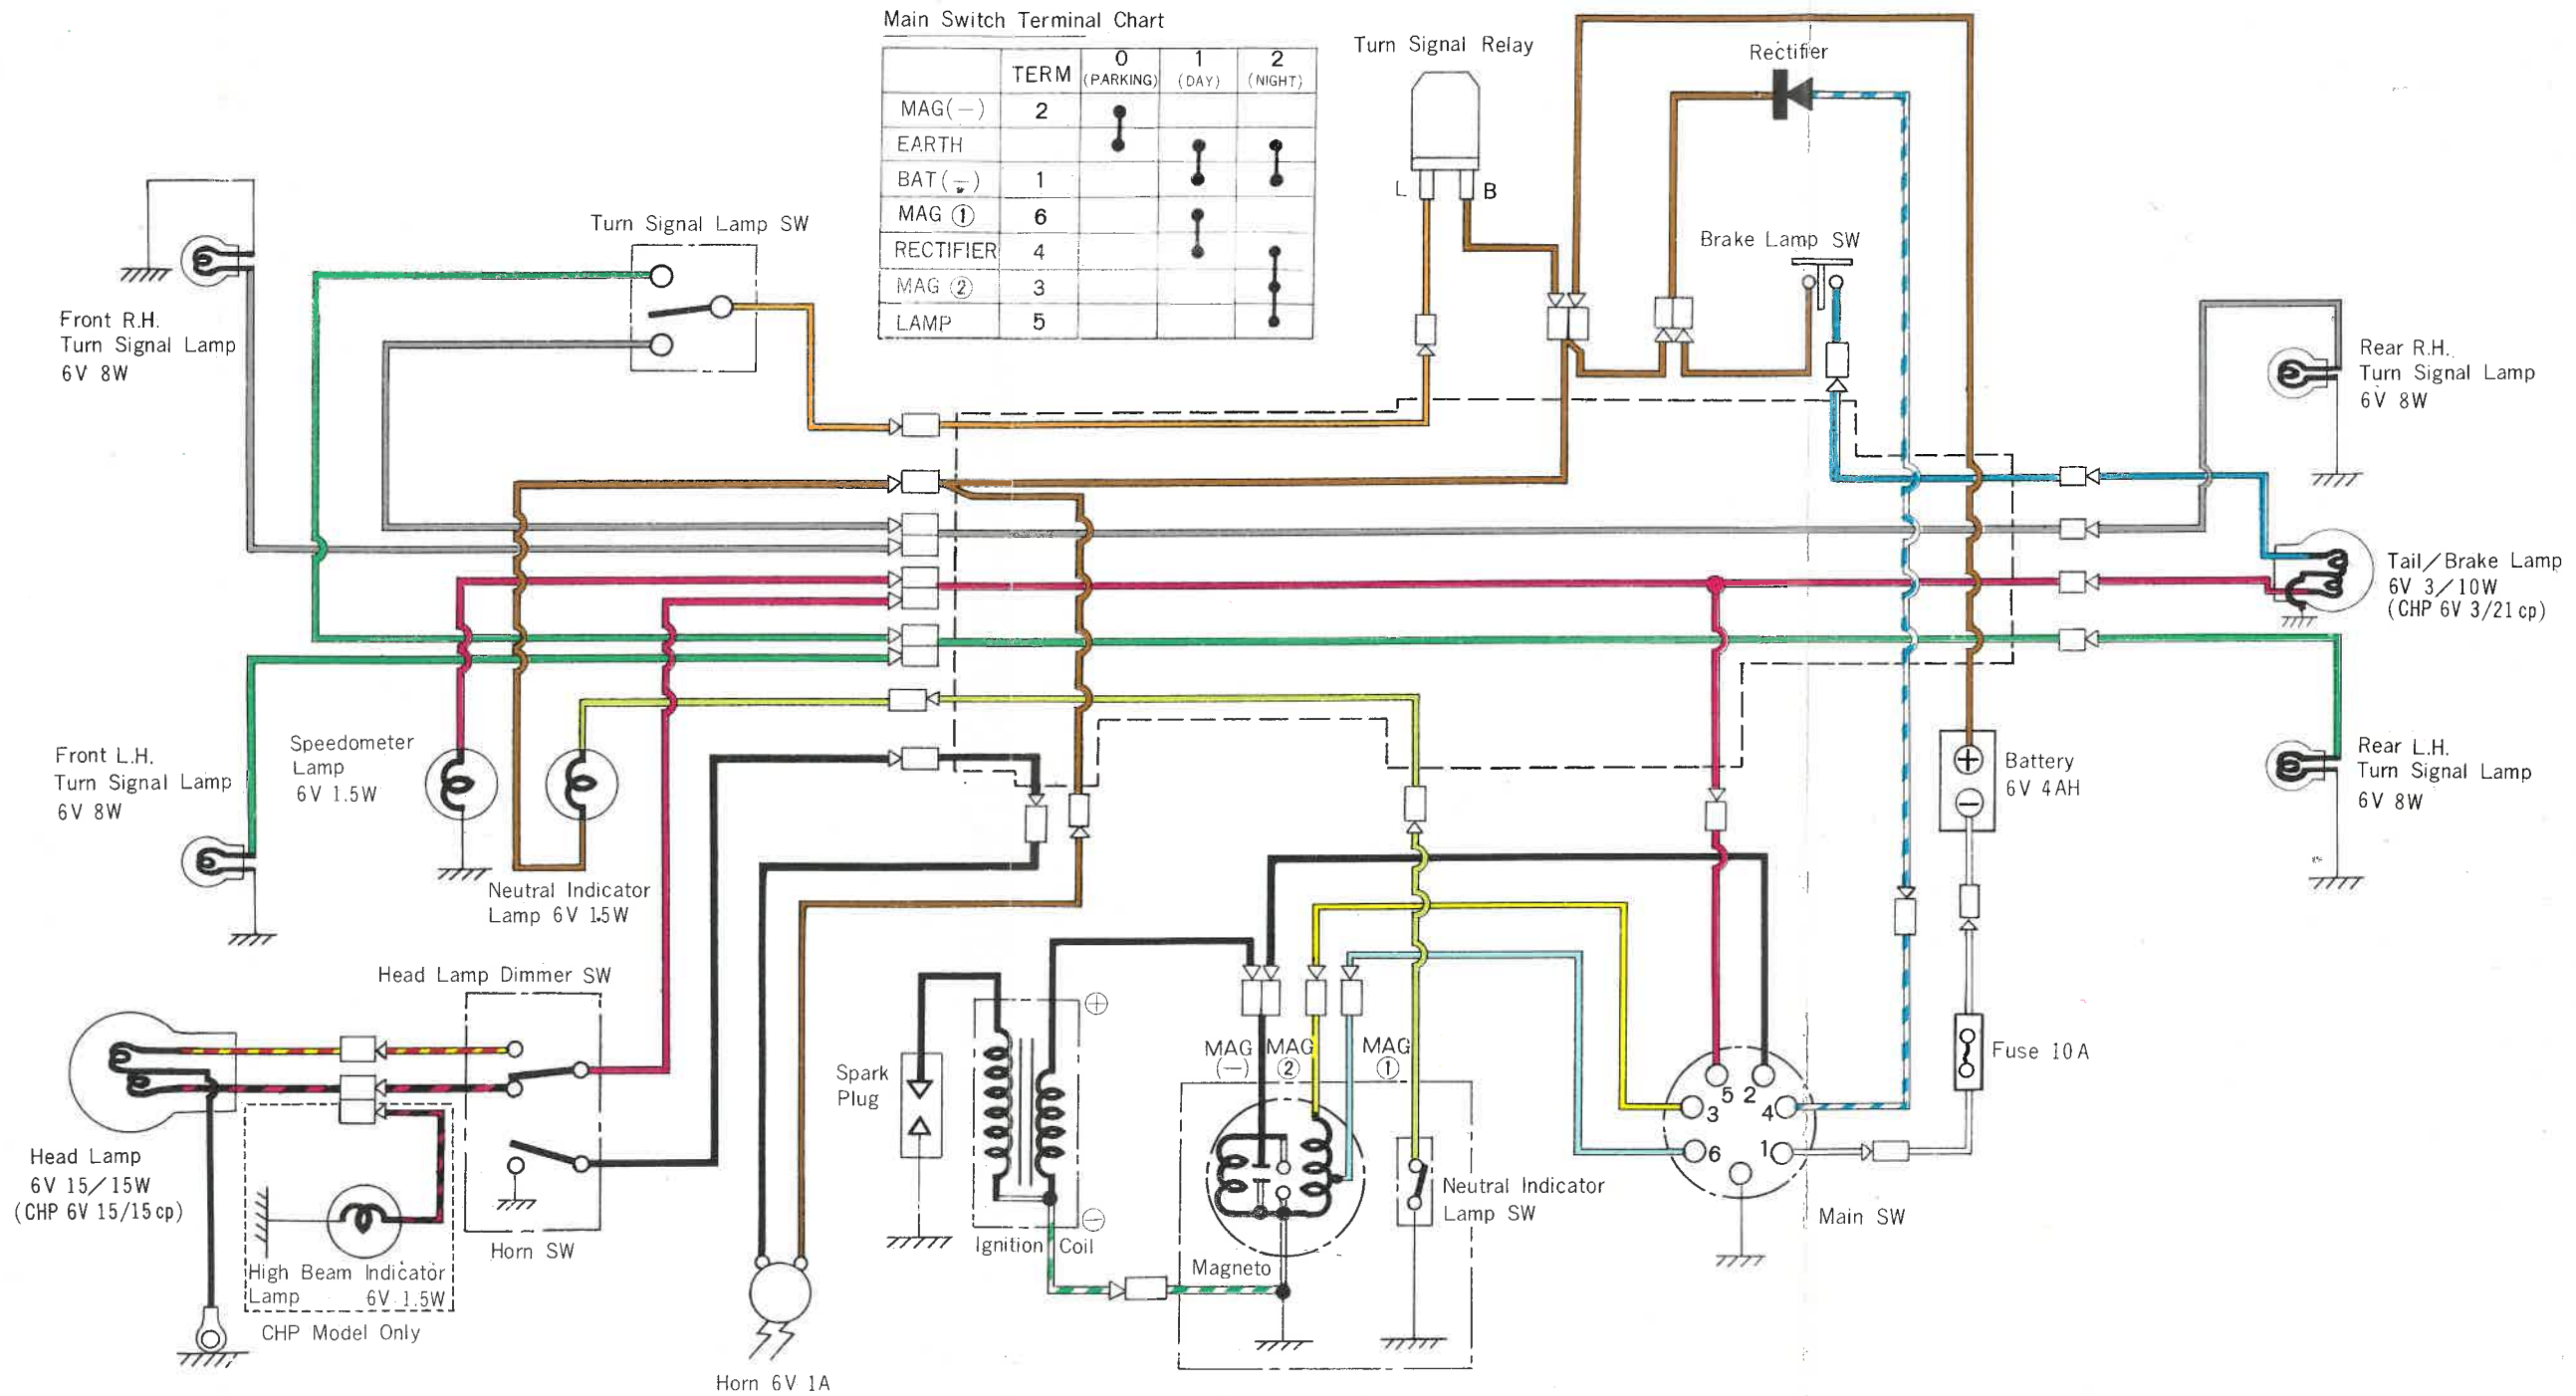

# Kawasaki 85 Model J1 Wiring Diagram

Main Switch Terminal Chart

	TERM	0 (PARKING)	1 (DAY)	2 (NIGHT)
MAG (-)	2	●		
EARTH		●	●	●
BAT (-)	1		●	●
MAG (1)	6		●	
RECTIFIER	4		●	●
MAG (2)	3			●
LAMP	5			●